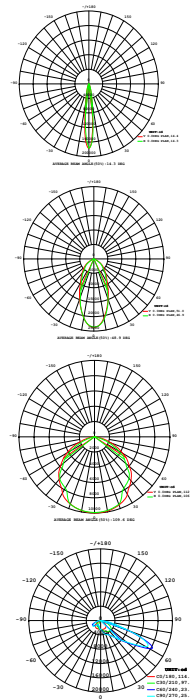

PHOTOMETRIC

TECHNICAL

Description

LED floodlight for indoor and outdoor lighting, comprising:

- -Die-casting aluminum body, chemically pre-treated and painted powder coating
- -Very high performance PC lens
- -Full range of beam package: Narrow, Medium, Asymmetric
- -304 Stainless steel external screws

Powered coated iron bracket(Stainless steel bracket available)

Dimmable ballast on request

-3000K~6000K available upon request